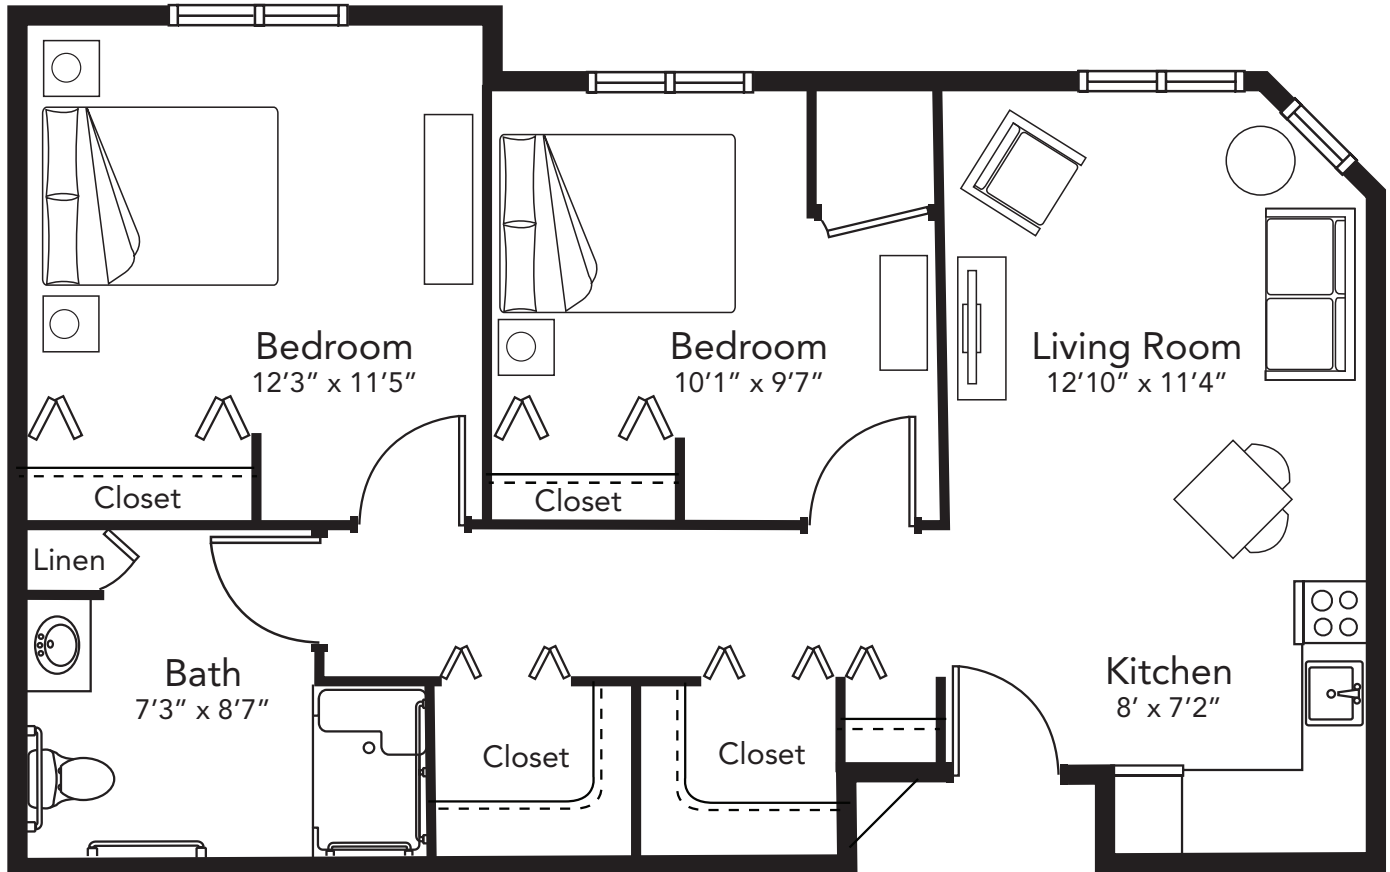

## Floor Plan

## Two Bedroom

Style E · 789 square feet