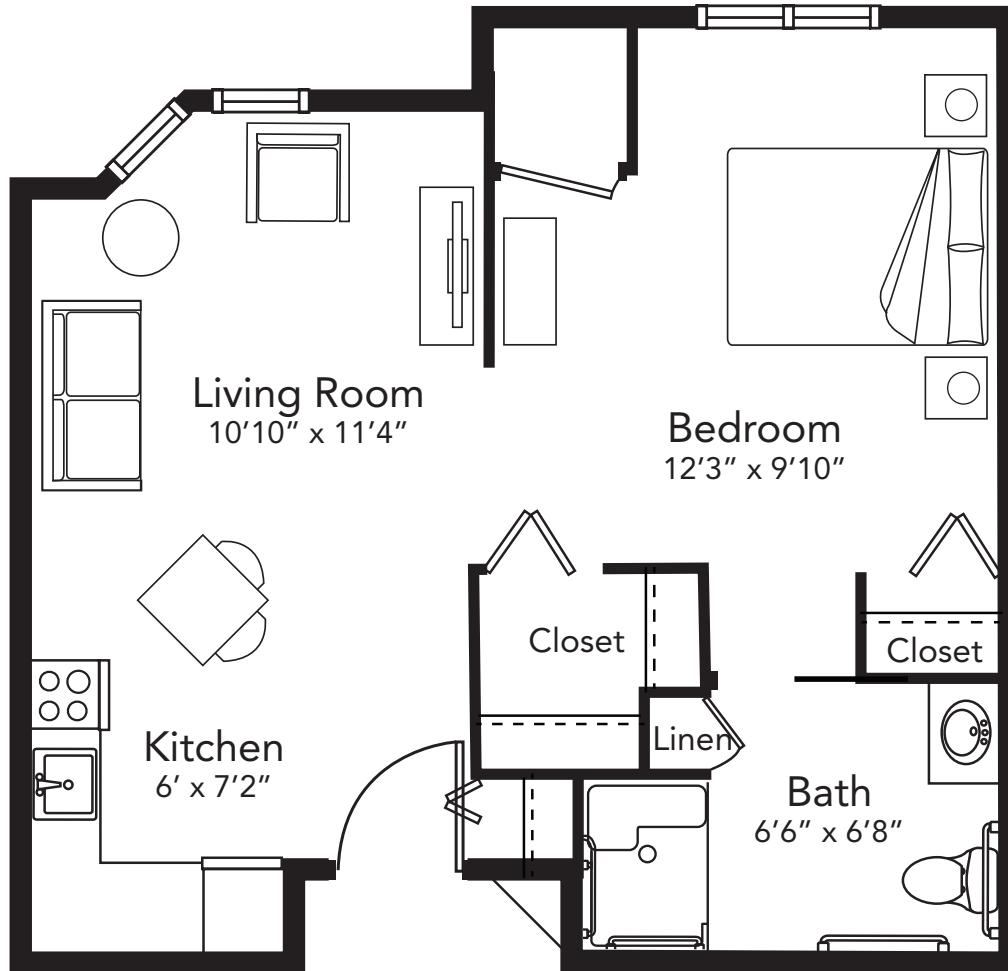

Floor Plan

Grand Studio

Style B · 486 square feet