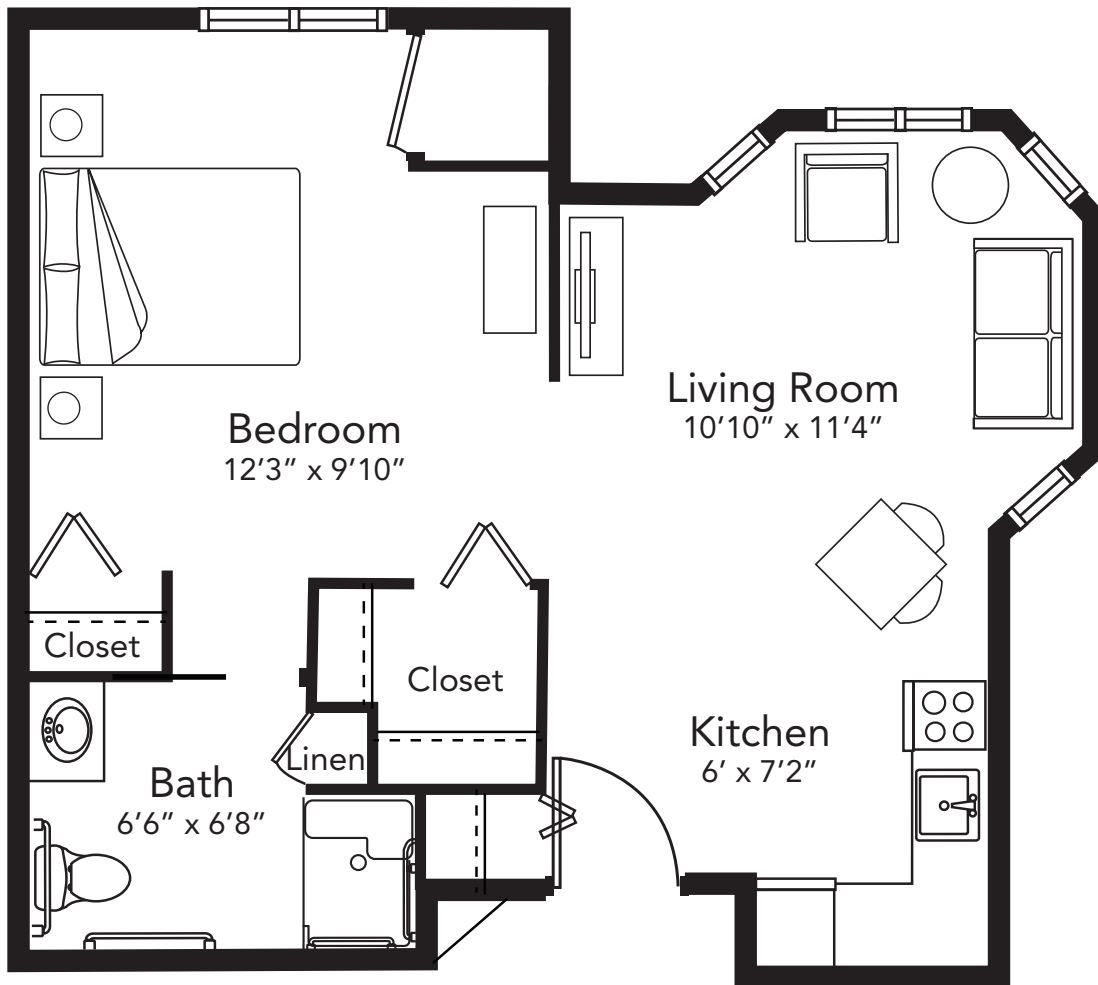

Floor Plan

Grand Studio

Style C · 496 square feet